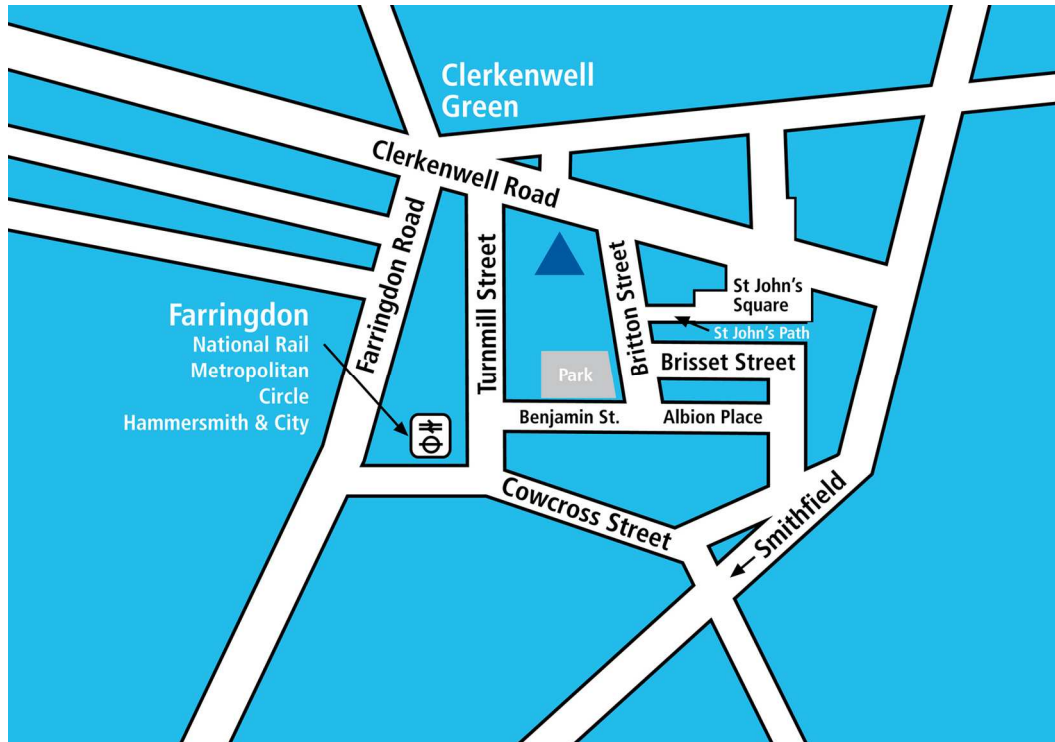

### How to find us

#### By train

Farringdon is the nearest station (Underground and National Rail). Turn left out of the station into Cowcross Street, then first left into Turnmill Street. Go to the end of the road and turn right. Our offices are on the right hand side by the bus stop.

#### By bus

Buses along Clerkenwell Road: 55, 243

Buses along Farringdon Road: 63